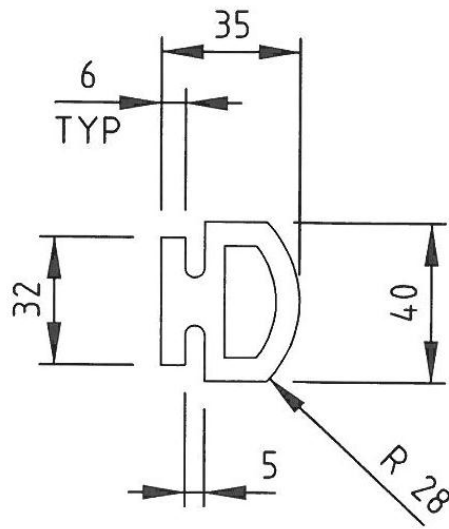

ALUMINIUM PROFILE

RUBBER PROFILE

QR DS40